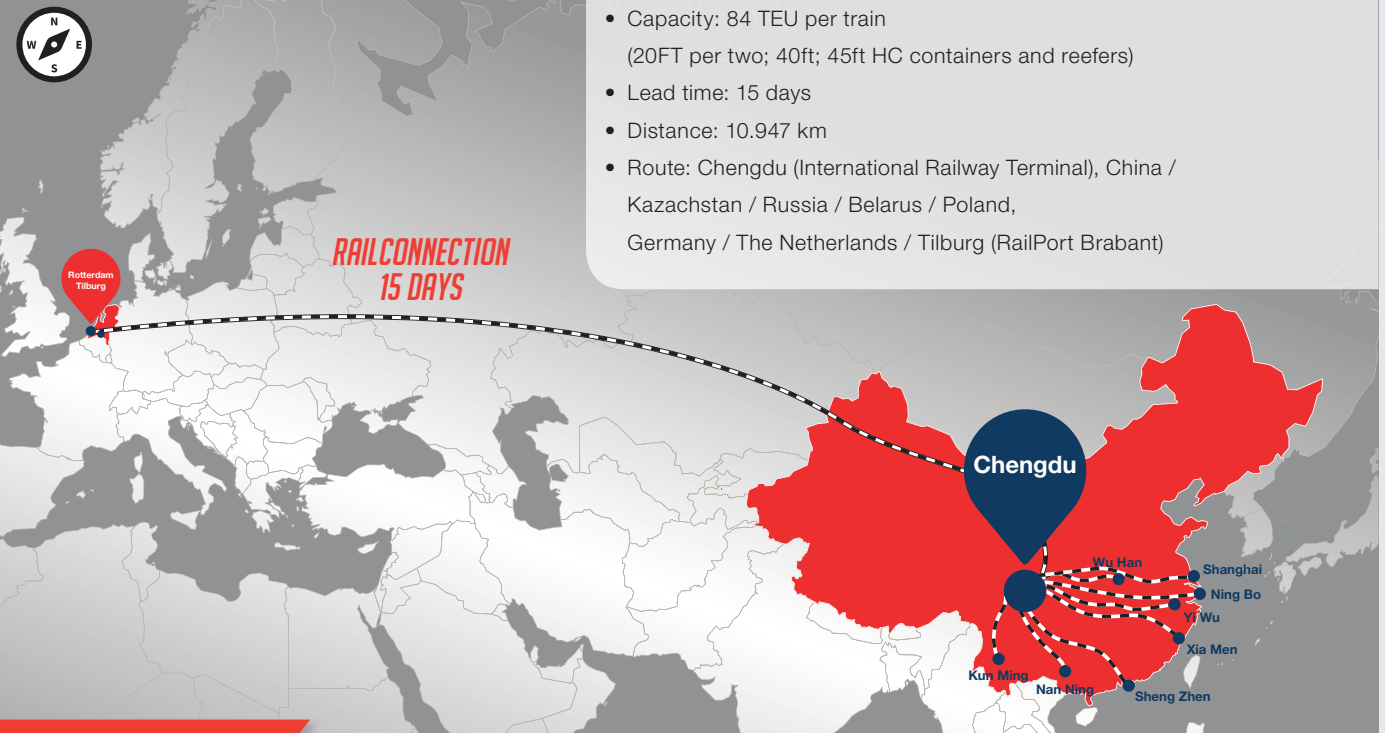

**WITHIN 15 DAYS FROM CHENGDU
TO TILBURG BY RAIL**

DETAILS

CHENGDU / TILBURG / ROTTERDAM EXPRESS

The **Chengdu – Tilburg – Rotterdam Express** is the fastest and only direct railway connection between China and the Netherlands. This unique connection enables the transportation of containers from China to the Netherlands and vice versa within 15 days. This is many times faster than transport by sea freight (45 days) and just a few days extra than air freight (7 days), while the rates are only a quarter of the airfreight rates and less than double of the sea freight rates.

SERVICE

Services in Chengdu

- Direct road and railway connections from Chengdu to significant key cities in China, like Shanghai and Shenzhen. The transit time from Chengdu to the coastal areas is 4-5 days.
- Custom services
- GPS services

Services in Tilburg

- Daily railway connections from Tilburg to Rotterdam and Antwerp, also by barge or truck
- Shortsea connections to England, Ireland, Norway and Portugal
- Railway connections to Italy, France and Spain
- Additional container activities
- Cross dock activities
- Container storage
- Custom services
- Gas measurements / degassing

THE FAST CONNECTION

FACTS

CHENGDU – TILBURG

- Capacity: 84 TEU per train (20FT per two; 40ft; 45ft HC containers and reefers)
- Lead time: 15 days
- Distance: 10.947 km
- Route: Chengdu (International Railway Terminal), China / Kazakhstan / Russia / Belarus / Poland, Germany / The Netherlands / Tilburg (RailPort Brabant)